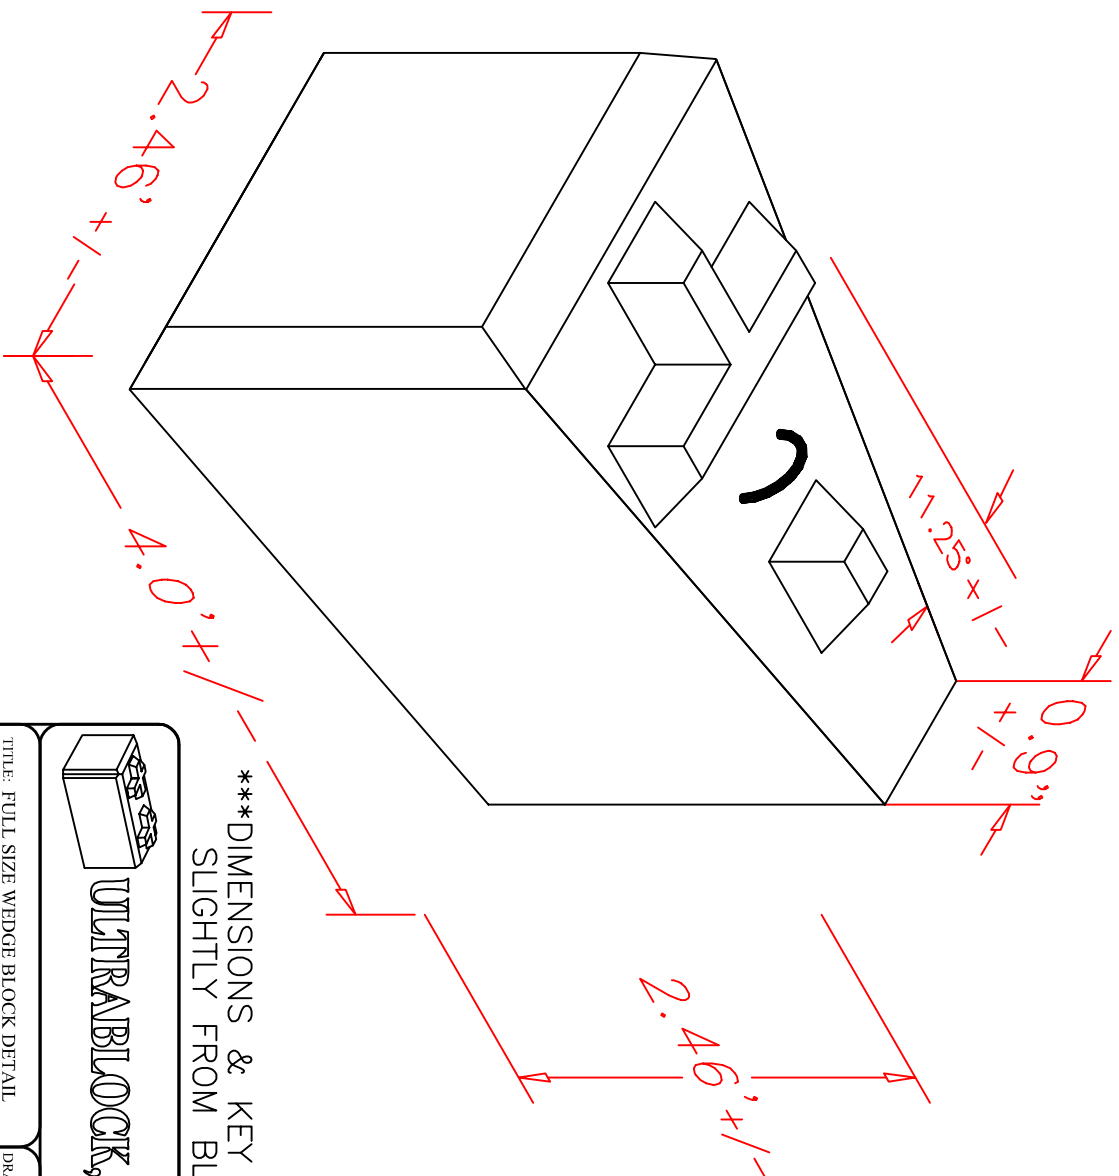

FULL SIZE WEDGE BLOCK DETAIL

***DIMENSIONS & KEY PATTERN MAY VARY SLIGHTLY FROM BLOCK TO BLOCK

ULTRABLOCK, INC.

815 N.E. 172nd Ave.
 VANCOUVER, WA 98684
 800-377-3877 PH
 360-694-0281 FAX

TITLE: FULL SIZE WEDGE BLOCK DETAIL

DRAWN BY: MLN

DATE: 10/11/2011
 SCALE: NTS

SHEET #: B26