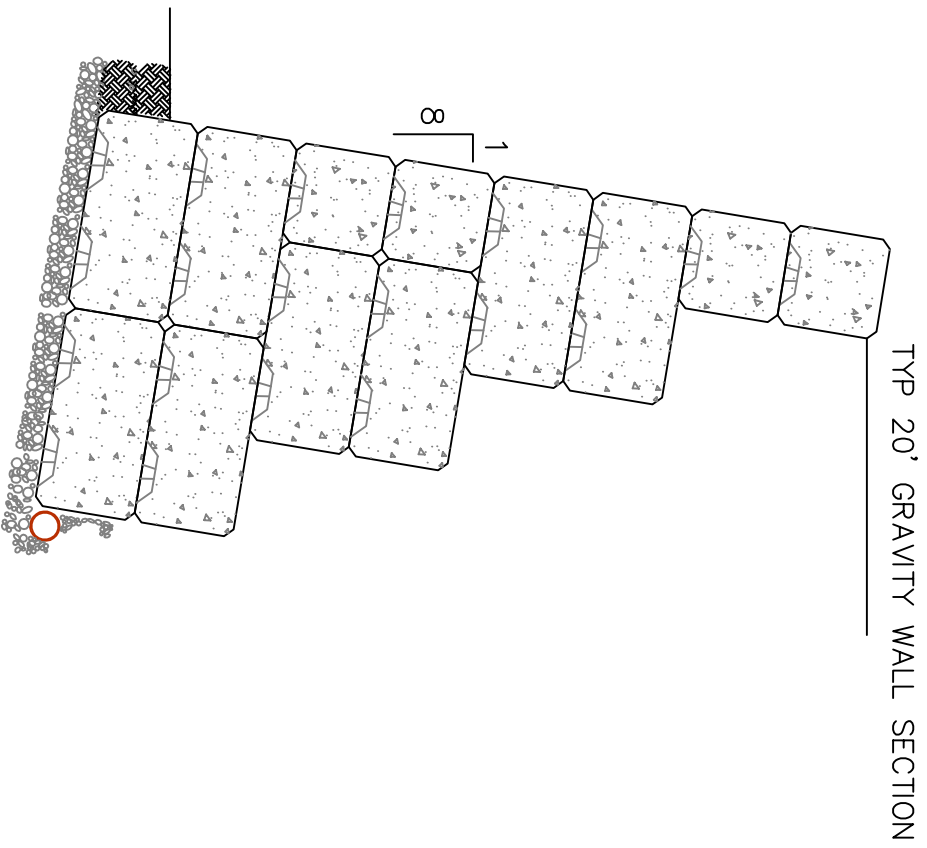

TYPICAL ULTRABLOCK GRAVITY WALL
PRELIM ONLY—
NOT FOR CONSTRUCTION

ULTRABLOCK, INC.

815 N.E. 172nd Ave.
VANCOUVER, WA 98684
800-377-3877 PH
360-694-0281 FAX

TITLE: TYPICAL GRAVITY WALL SECTION

DRAWN BY: AMD

DATE: 12/21/09
SCALE: NTS

SHEET#:

G1