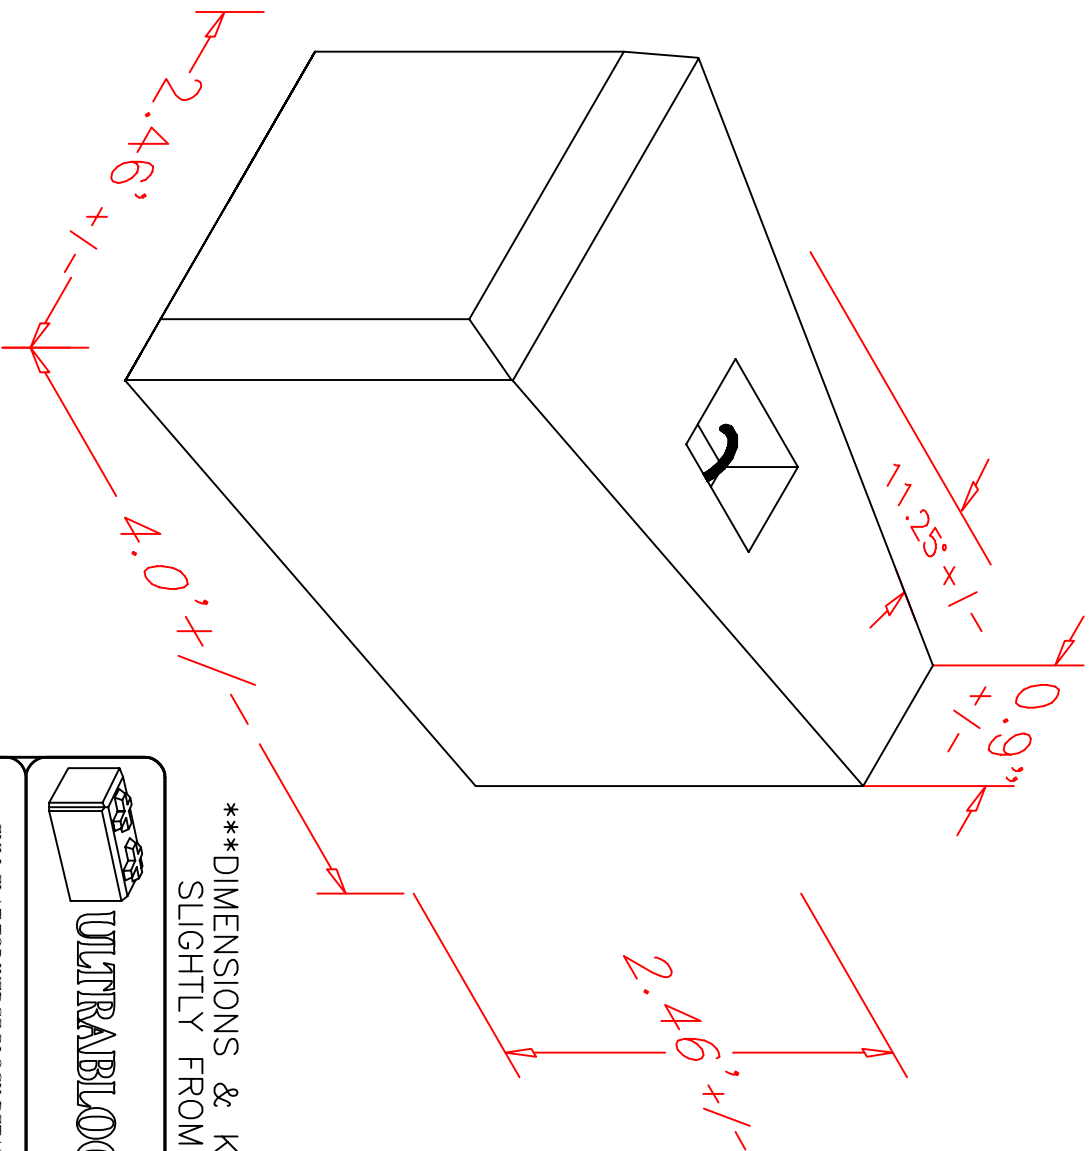

FULL FLAT TOP WEDGE BLOCK DETAIL

***DIMENSIONS & KEY PATTERN MAY VARY
SLIGHTLY FROM BLOCK TO BLOCK

ULTRABLOCK, INC.

815 N.E. 172nd Ave.
VANCOUVER, WA 98684
800-377-3877 PH
360-694-0281 FAX

TITLE: FULL FLAT TOP WEDGE BLOCK DETAIL

DRAWN BY: MLN

DATE: 10/11/2011
SCALE: NTS

SHEET #:

B25